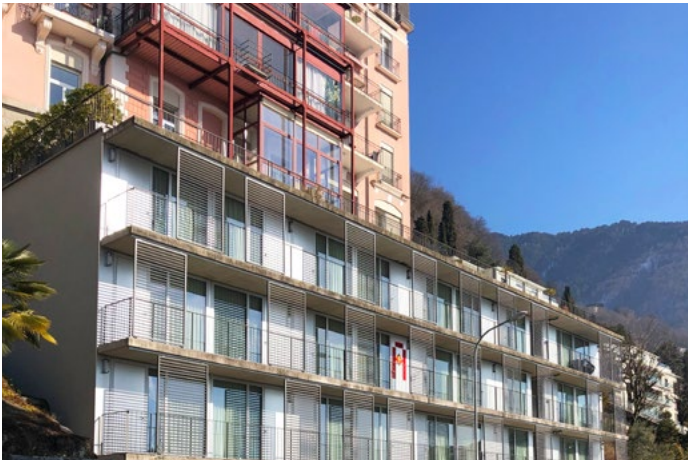

Résidence Florimont 1 Avenue de Florimont, 1820 Montreux

## RESIDENCE FLORIMONT

**Résidence “Florimont”**
**1 Avenue de Florimont,  
1820 Montreux**

**Residence to school**

- 10 minutes on foot

**Train station to residence**

- 15 minutes on foot
- 5 minutes by bus

**Accommodation**

- ✓ Modern and contemporary 12m<sup>2</sup> rooms
- ✓ Takes 10 minutes by foot to school
- ✓ Student residence in the heart of Montreux
- ✓ Quiet location close to supermarkets and restaurants
- ✓ A few minutes from the lake shore
- ✓ Lake view rooms with balconies
- ✓ Parking on the street available