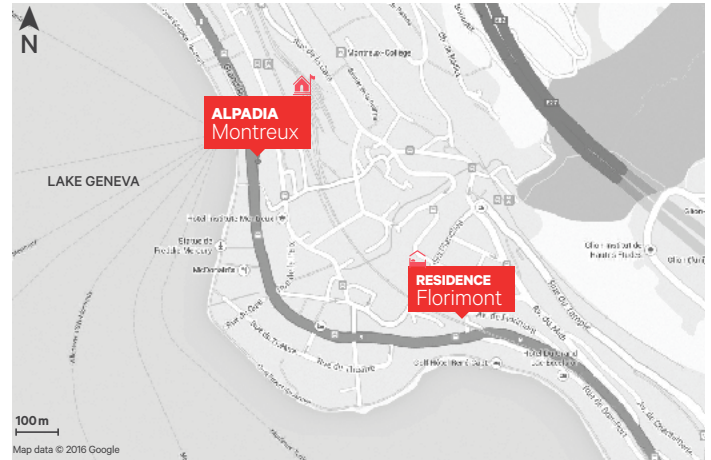

Résidence Florimont 1 Avenue de Florimont, 1820 Montreux

## RESIDENCE FLORIMONT

**Résidence “Florimont”**
**1 Avenue de Florimont,  
1820 Montreux**

**Residence to school**

- 10 minutes on foot

**Train station to residence**

- 15 minutes on foot
- 5 minutes by bus

**Accommodation**

- ✓ Modern and contemporary 12m<sup>2</sup> rooms
- ✓ Takes 10 minutes by foot to school
- ✓ Student residence in the heart of Montreux
- ✓ Quiet location close to supermarkets and restaurants
- ✓ A few minutes from the lake shore
- ✓ Lake view rooms with balconies
- ✓ Parking on the street available