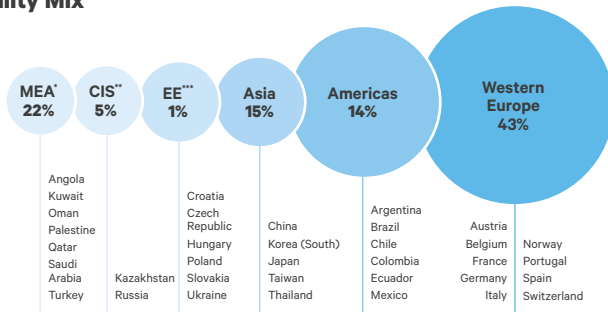

Nationality Mix

Camp highlights

- ✓ Located in a historic building in the heart of the city
- ✓ Just moments from the magnificent Bath Abbey and Roman Baths
- ✓ Amongst popular retailers, cafes, museums and attractions
- ✓ Classrooms are bright and spacious
- ✓ Homestays are within 30 minutes of the center (traffic permitting)

Destination highlights

- ✓ A beautiful city with rich history
- ✓ Many things to see and do, from Georgian buildings to boat trips
- ✓ A UNESCO World Heritage Site
- ✓ Close to other cities such as Salisbury and Bristol
- ✓ A safe and friendly place to relax, learn and have fun