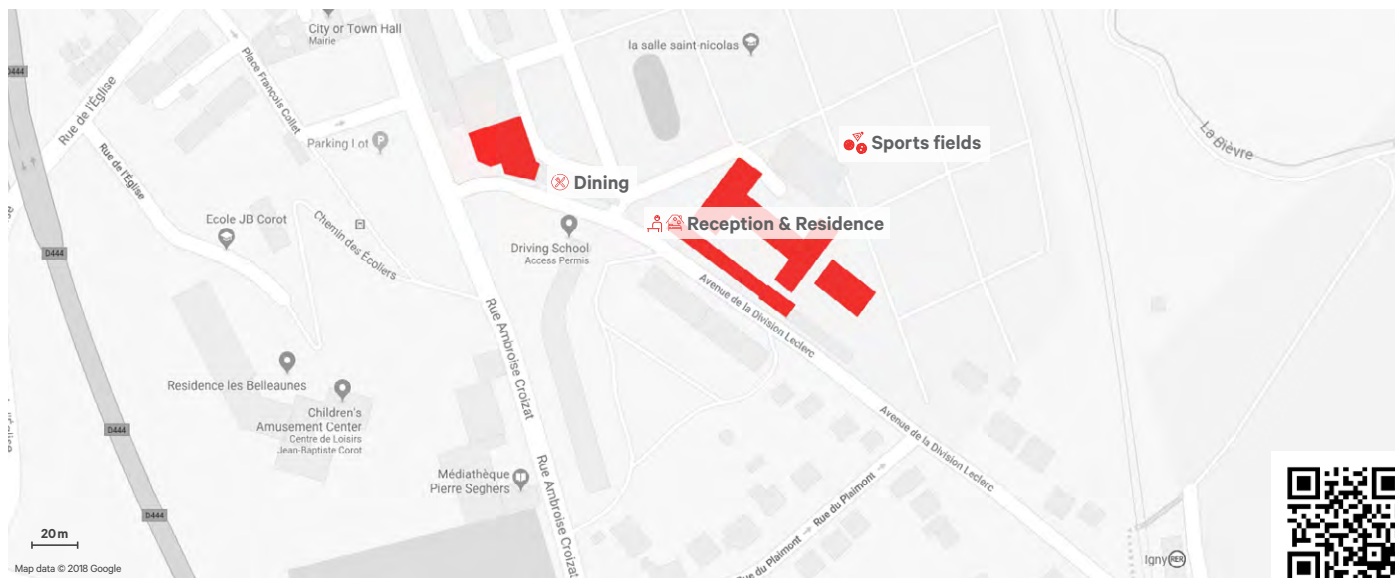

Typical facilities

- ✓ Accommodation, classrooms & dining area are all on one main campus of a private boarding school
- ✓ Bright and spacious twin or triple bedrooms
- ✓ Desk, wardrobe & chair in each room
- ✓ Shared bathroom and toilets on each floor
- ✓ 1 shower & 1 toilet for every 6-7 students
- ✓ Plenty of common social and games areas
- ✓ Bedsheets provided
- ✓ Computer room with 30 computers available for students during their free time
- ✓ Wifi is available in communal area's
- ✓ Bright & spacious classrooms

Services

- ✓ **Pocket money**
  Camp managers keep student's money in a safe. Students can withdraw their money once daily.
- ✓ **Free daily bathroom & weekly room cleaning**
- ✓ **Weekly laundry service**
  Available from week two; an external company picks up laundry on Tuesday and returns Thursday. Students should label all their clothes.
  Cost per kg €8 – to be paid in cash on site.

Practical information

- Check-in Sunday. Reception in main reception
  From 14:00 – 16:30
- Check-out Saturday. From 09:00 – 11:30

- Minimum stay one week
- No deposit
- Bring a padlock to keep your belongings safe in bedroom cupboards

Unsupervised Time and Sortie Libre

- ✓ Parents need to sign the parental consent form in order for students to leave the residence at specific time slots.
- ✓ Students are not allowed to leave the residence in the evening or during the night!
- ✓ Students under 14 years old are not allowed to leave the camp alone at any time.
- ✓ Please note that all students have free time inside camp, however staff members are always present and supervising.
- ✓ Students who do not have parental consent will join the "Alpadia Lounge" after activities. They will play group games or have the option to visit local shops under supervision.
- ✓ Students who have parental consent can leave camp after the afternoon activity until the start of dinnertime without supervision.
- ✓ Students who have consent can have unsupervised time on excursions; for example to shop or eat independently (please note this may be in the evening).
- ✓ Students who have parental consent can leave camp independently on Saturday mornings (this does not include departure day).